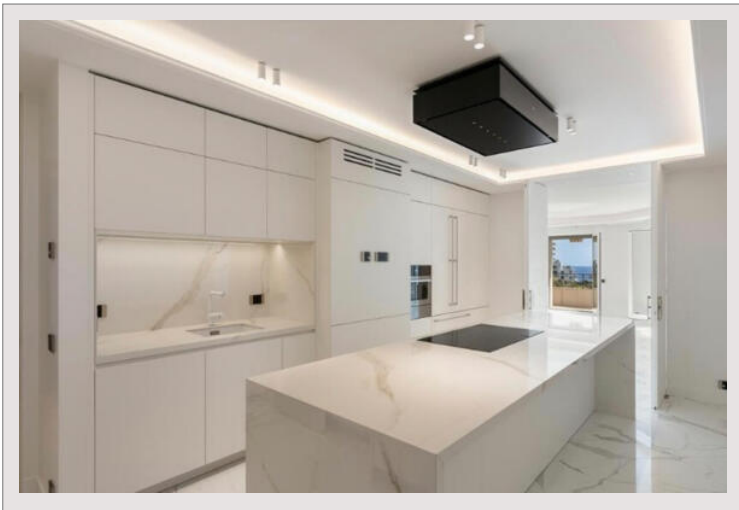

MAGICAL METROPOLE, GP VIEWS, IMMACULATE, 3 BEDROOM - RENTAL