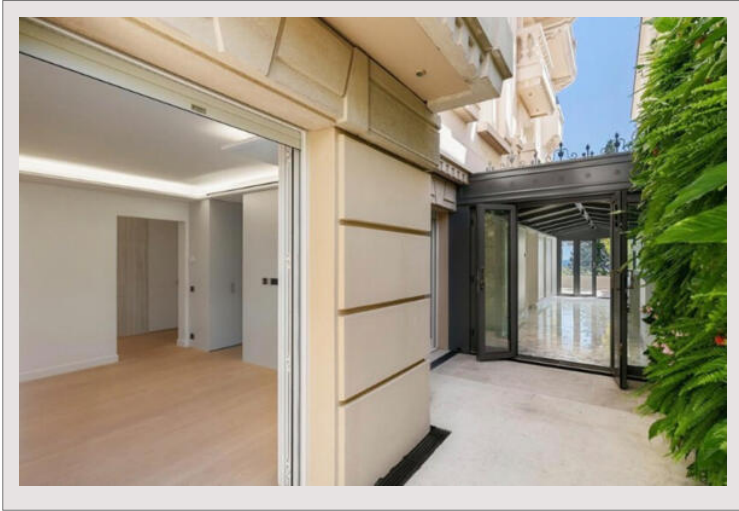

THIS BEAUTIFUL PROPERTY INCLUDES AN ENTRANCE HALL, A MASTER SUITE WITH A DRESSING ROOM AND AN ENSUITE BATHROOM, A SPACIOUS LIVING ROOM AND A DINING ROOM WITH A VERANDA, TERRACE AND LOVELY VIEWS, A NEWLY EQUIPPED KITCHEN WITH A LAUNDRY ROOM, A GUEST TOILET AND 2 SPACIOUS EN-SUITE BEDROOMS. SUPERB VIEWS AND BALCONIES ARE FOUND AROUND THIS HOMES WHICH BENEFITS FROM THE SPLENDOUR OF BELLE EPOQUE ARCHITECTURE. THREE PARKING SPACES AND A CELLAR ARE INCLUDED.

THE RESIDENCE BENEFITS FROM HOTEL SERVICES LIKE ROOM SERVICE AND HAS ACCESS TO A FIRST CLASS SPORTS CENTRE AND SOPHISTICATED BEAUTY SPA.

MAGICAL METROPOLE, GP VIEWS, IMMACULATE, 3 BEDROOM - RENTAL

MAGICAL METROPOLE, GP VIEWS, IMMACULATE, 3 BEDROOM - RENTAL