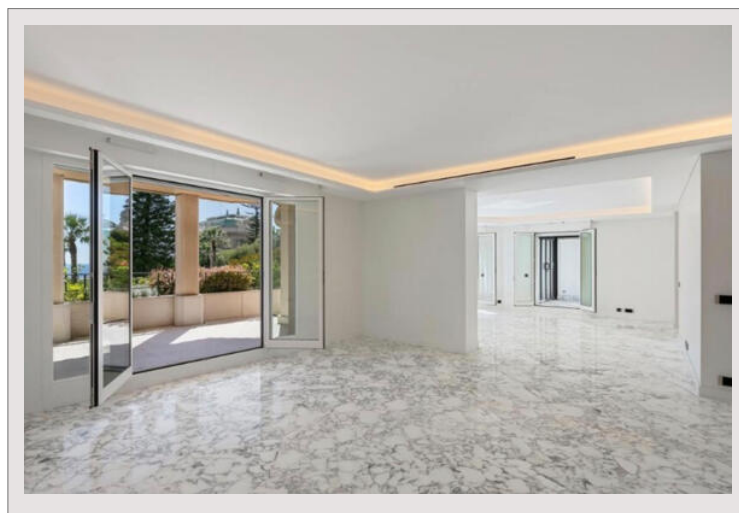

MAGICAL METROPOLE, GP VIEWS, IMMACULATE, 3 BEDROOM - RENTAL

Rental Monaco

Rent on request

SUPERB, UPSCALE, IMMACULATE 3 BEDROOM APARTMENT LOCATED IN THE PRESTIGIOUS CARRE D'OR AND CLOSE TO A VERY PRETTY PARK, SHOPS, RESTAURANTS, HOTELS AND A SHORT DRIVE TO BEACHES AND SCHOOLS. AN ADDED BONUS IS THE GREAT VIEW OF THE GRAND PRIX CIRCUIT.

Type	Rental	Total area	428 sqm
Product type	Apartment	Living area	295 sqm
Number of rooms	5	Terrace area	133 sqm
Building	Le Metropole	Bedrooms	3
District	Carré d'Or	Bathrooms	3
Floor	4th	Parkings	2
Condition	Luxurious services	Cellars	1
View	SEA AND GARDEN	Box	3
Exposure	SOUTH-WEST	Release date	Shortly

THIS BEAUTIFUL PROPERTY INCLUDES AN ENTRANCE HALL, A MASTER SUITE WITH A DRESSING ROOM AND AN ENSUITE BATHROOM, A SPACIOUS LIVING ROOM AND A DINING ROOM WITH A VERANDA, TERRACE AND LOVELY VIEWS, A NEWLY EQUIPPED KITCHEN WITH A LAUNDRY ROOM, A GUEST TOILET AND 2 SPACIOUS EN-SUITE BEDROOMS. SUPERB VIEWS AND BALCONIES ARE FOUND AROUND THIS HOMES WHICH BENEFITS FROM THE SPLENDOUR OF BELLE EPOQUE ARCHITECTURE. THREE PARKING SPACES AND A CELLAR ARE INCLUDED.

THE RESIDENCE BENEFITS FROM HOTEL SERVICES LIKE ROOM SERVICE AND HAS ACCESS TO A FIRST CLASS SPORTS CENTRE AND SOPHISTICATED BEAUTY SPA.