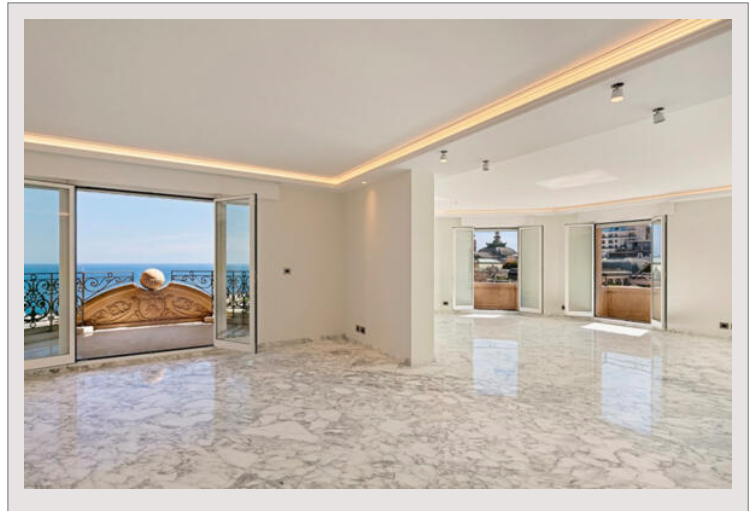

MAGICAL METROPOLE, GP VIEWS, IMMACULATE, 3 BEDROOM - RENTAL