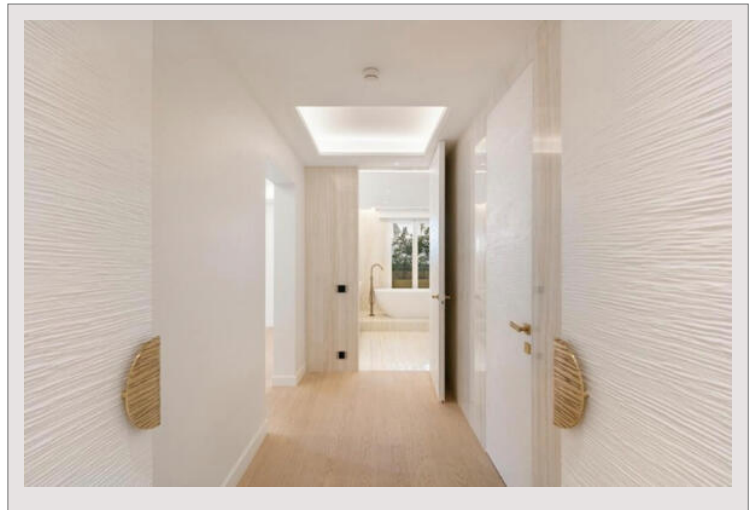

THIS BEAUTIFUL PROPERTY INCLUDES AN ENTRANCE HALL, A MASTER SUITE WITH A DRESSING ROOM AND AN ENSUITE BATHROOM, A SPACIOUS LIVING ROOM AND A DINING ROOM WITH A VERANDA, TERRACE AND LOVELY VIEWS, A NEWLY EQUIPPED KITCHEN WITH A LAUNDRY ROOM, A GUEST TOILET AND 2 SPACIOUS EN-SUITE BEDROOMS. SUPERB VIEWS AND BALCONIES ARE FOUND AROUND THIS HOMES WHICH BENEFITS FROM THE SPLENDOUR OF BELLE EPOQUE ARCHITECTURE. THREE PARKING SPACES AND A CELLAR ARE INCLUDED.

THE RESIDENCE BENEFITS FROM HOTEL SERVICES LIKE ROOM SERVICE AND HAS ACCESS TO A FIRST CLASS SPORTS CENTRE AND SOPHISTICATED BEAUTY SPA.

MAGICAL METROPOLE, GP VIEWS, IMMACULATE, 3 BEDROOM - RENTAL

MAGICAL METROPOLE, GP VIEWS, IMMACULATE, 3 BEDROOM - RENTAL