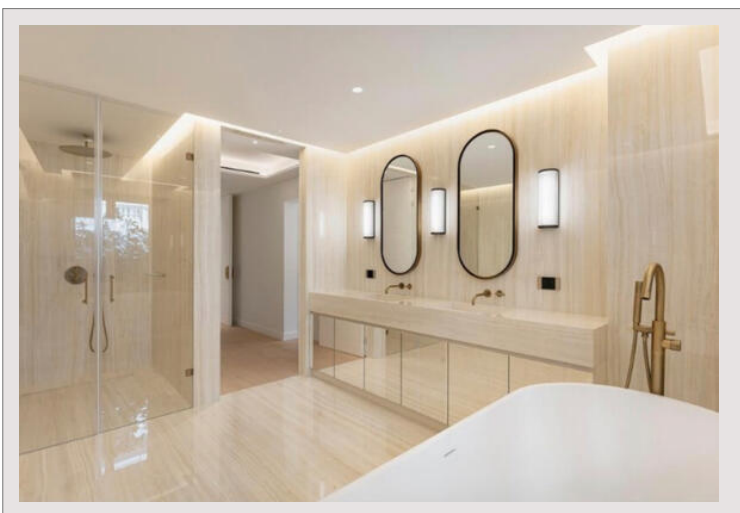

THIS BEAUTIFUL PROPERTY INCLUDES AN ENTRANCE HALL, A MASTER SUITE WITH A DRESSING ROOM AND AN ENSUITE BATHROOM, A SPACIOUS LIVING ROOM AND A DINING ROOM WITH A VERANDA, TERRACE AND LOVELY VIEWS, A NEWLY EQUIPPED KITCHEN WITH A LAUNDRY ROOM, A GUEST TOILET AND 2 SPACIOUS EN-SUITE BEDROOMS. SUPERB VIEWS AND BALCONIES ARE FOUND AROUND THIS HOMES WHICH BENEFITS FROM THE SPLENDOUR OF BELLE EPOQUE ARCHITECTURE. THREE PARKING SPACES AND A CELLAR ARE INCLUDED.

THE RESIDENCE BENEFITS FROM HOTEL SERVICES LIKE ROOM SERVICE AND HAS ACCESS TO A FIRST CLASS SPORTS CENTRE AND SOPHISTICATED BEAUTY SPA.

MAGICAL METROPOLE, GP VIEWS, IMMACULATE, 3 BEDROOM - RENTAL

MAGICAL METROPOLE, GP VIEWS, IMMACULATE, 3 BEDROOM - RENTAL