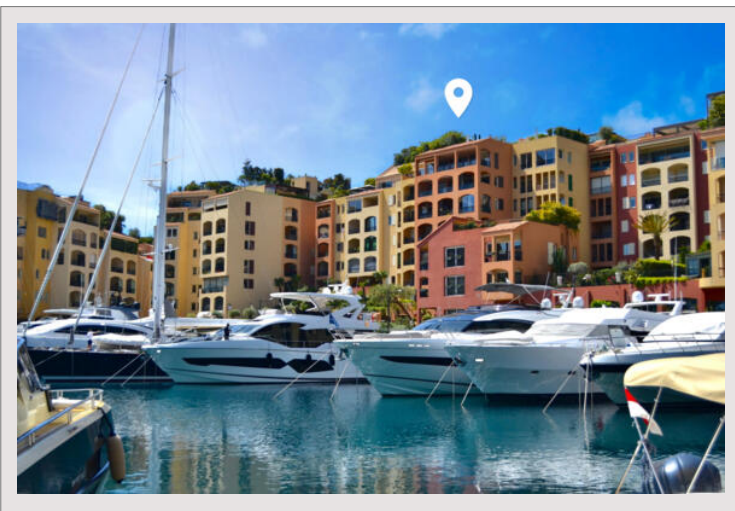

Large office in Fontvieille

Rental Monaco

8 700 € / month

+ Service charges : 400 €

Large office with big display windows on the ground floor of the Raphael building in the port of the peaceful neighbourhood of Fontvieille.

Type	Professional rental	Living area	94 sqm
Product type	Office	Bedrooms	5
Number of rooms	5	Condition	Very good condition
Building	Raphael	View	Garden
District	Fontvieille	Exposure	South - ground floor
Floor	Ground floor	Release date	15 September 2024

A beautiful office on the ground floor of a smart building with a beautiful and large window. This pleasant office space is located in a charming and quiet area between the commercial area and the port of Fontvieille.

The office is also available for sale.