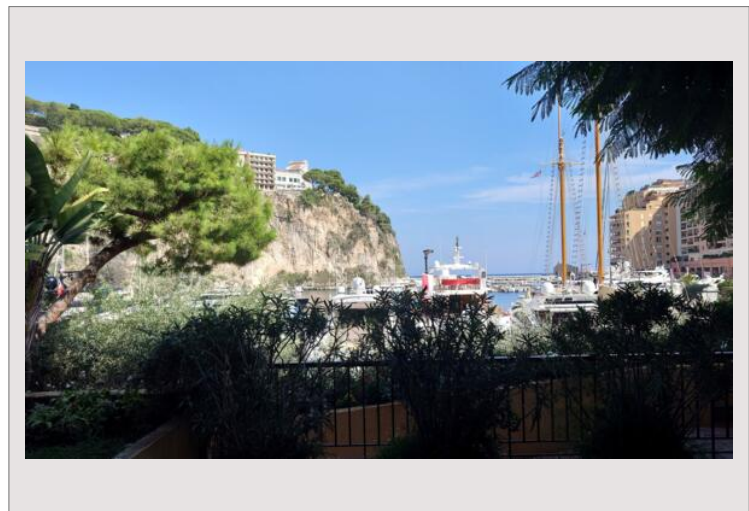

Large office in Fontvieille

Rental Monaco

8 700 € / month

+ Service charges : 400 €

Large office with big display windows on the ground floor of the Raphael building in the port of the peaceful neighbourhood of Fontvieille.

Type	Professional rental	Living area	94 sqm
Product type	Office	Bedrooms	5
Number of rooms	5	Condition	Very good condition
Building	Raphael	View	Garden
District	Fontvieille	Exposure	South - ground floor
Floor	Ground floor	Release date	15 September 2024

A beautiful office on the ground floor of a smart building with a beautiful and large window. This pleasant office space is located in a charming and quiet area between the commercial area and the port of Fontvieille.

The office is also available for sale.