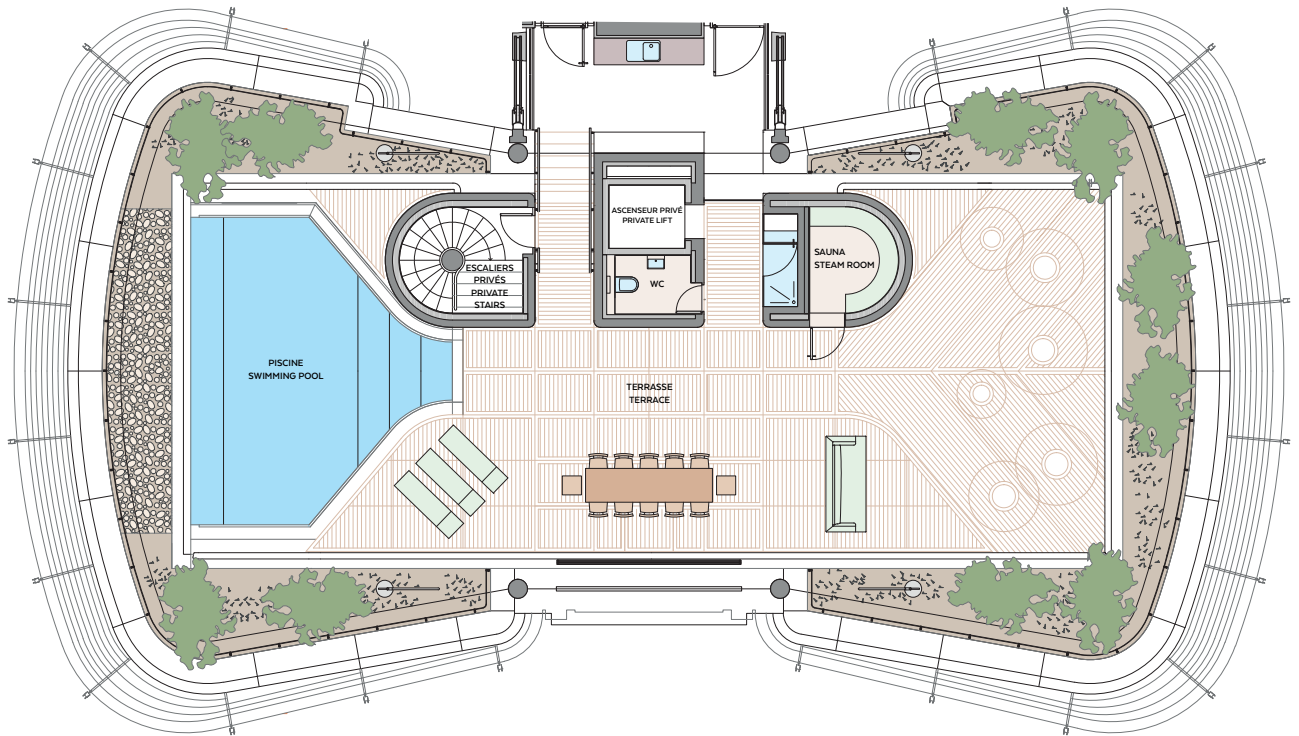

**SURFACE TOTALE  
EXTÉRIEURE  
TOTAL EXTERNAL AREA  
279 m<sup>2</sup>**

Plan non contractuel  
Location non meublée

Floor plans are not contractually binding  
Non furnished apartments

Place du Casino  
Principauté de Monaco

MONTE-CARLO  
SOCIÉTÉ DES BAINS DE MER

*one*  
MONTE  
CARLO

Place du Casino  
Principauté de Monaco

**APPARTEMENT TRIPLEX  
4 CHAMBRES - TOIT TERRASSE  
AVEC PISCINE**

**TRIPLEX APARTMENT  
4 BEDROOMS - ROOFTOP TERRACE  
WITH SWIMING POOL**

**SURFACE TOTALE HABITABLE  
TOTAL INTERNAL AREA  
420 m<sup>2</sup>**

**SURFACE TOTALE  
EXTÉRIEURE  
TOTAL EXTERNAL AREA  
279 m<sup>2</sup>**

Plan non contractuel  
Location non meublée

Floor plans are not contractually binding  
Non furnished apartments