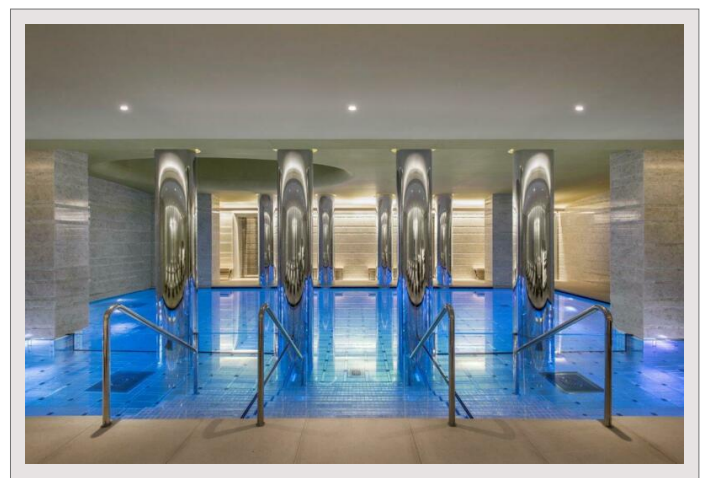

PLUSH APARTMENT, OUTSTANDING QUALITY | ODEON TOWER