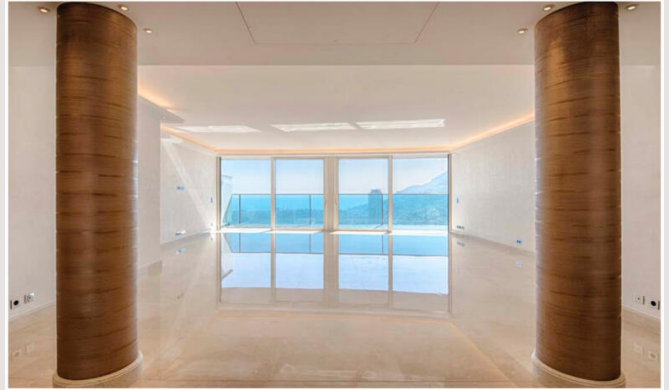

PLUSH APARTMENT, OUTSTANDING QUALITY | ODEON TOWER