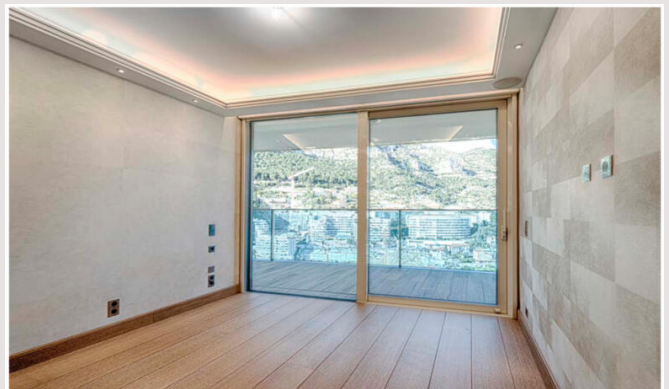

PLUSH APARTMENT, OUTSTANDING QUALITY | ODEON TOWER