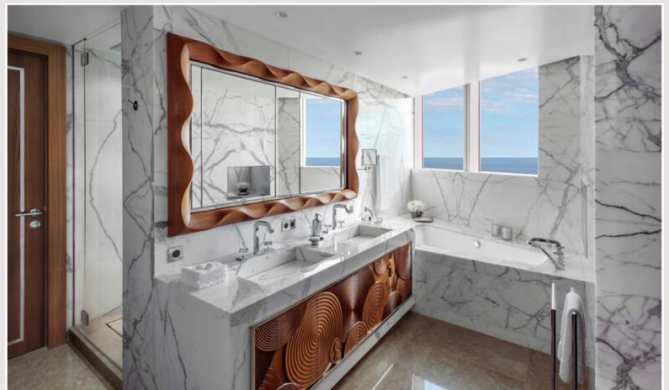

PLUSH APARTMENT, OUTSTANDING QUALITY | ODEON TOWER