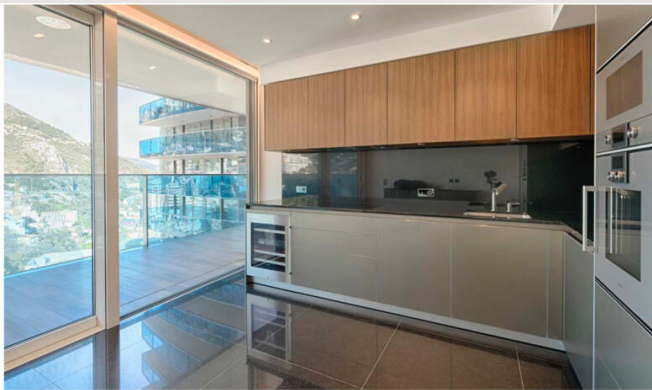

PLUSH APARTMENT, OUTSTANDING QUALITY | ODEON TOWER