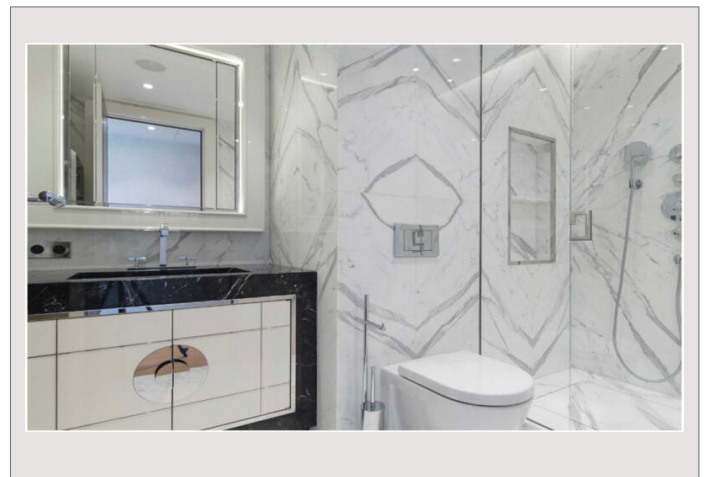

PLUSH APARTMENT, OUTSTANDING QUALITY | ODEON TOWER