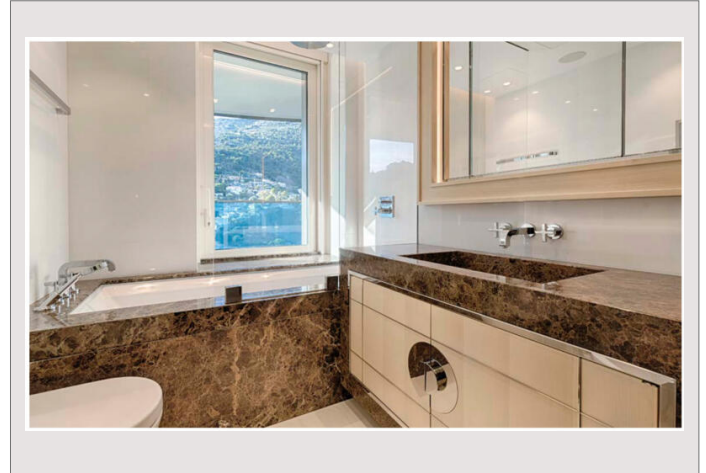

PLUSH APARTMENT, OUTSTANDING QUALITY | ODEON TOWER