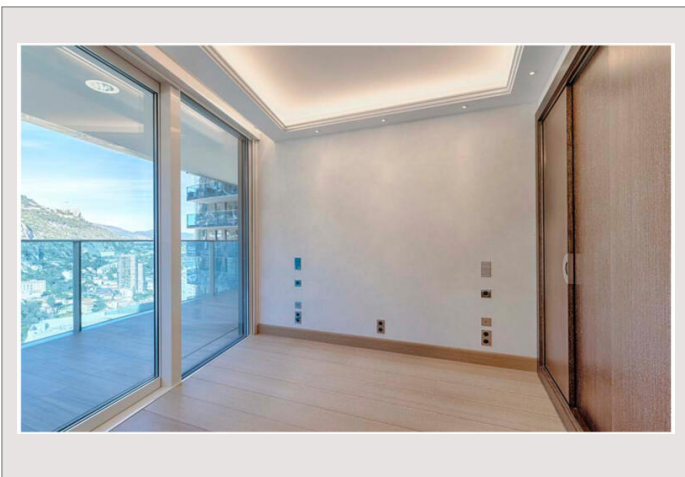

PLUSH APARTMENT, OUTSTANDING QUALITY | ODEON TOWER