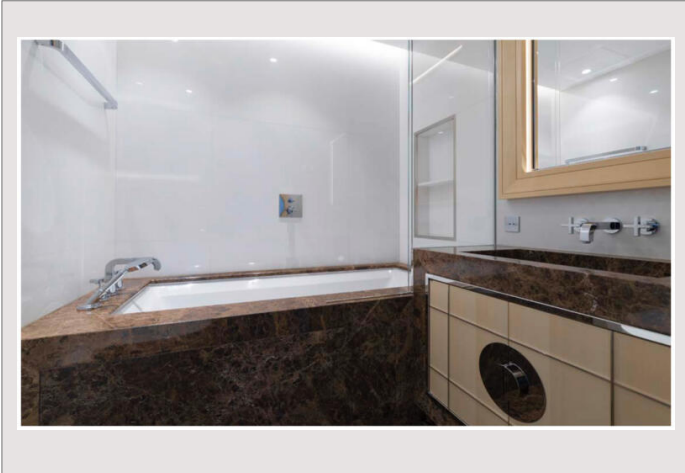

PLUSH APARTMENT, OUTSTANDING QUALITY | ODEON TOWER