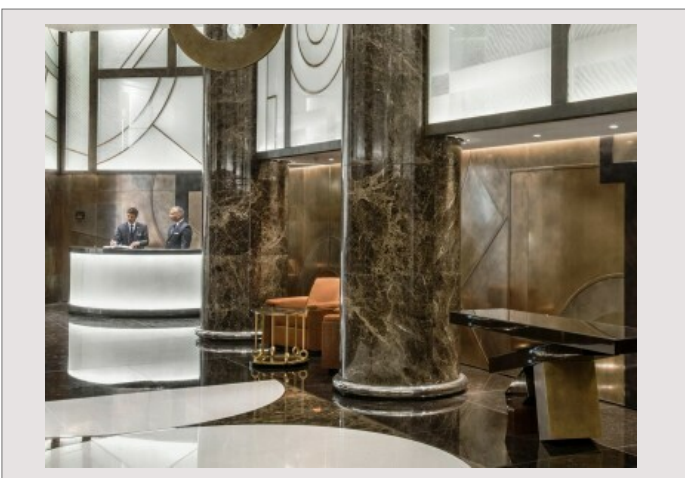

PLUSH APARTMENT, OUTSTANDING QUALITY | ODEON TOWER